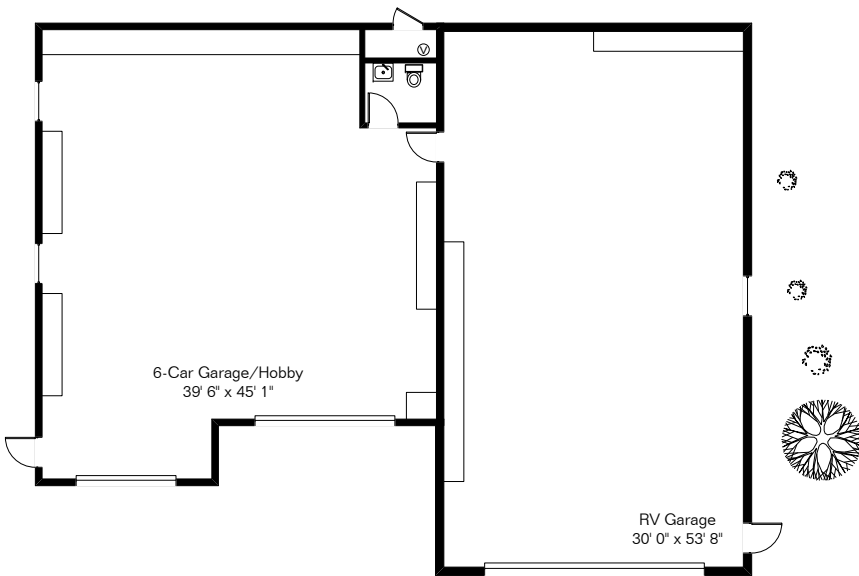

The square footages and room size information are deemed to be reliable but are not guaranteed and should be independently verified.

15656 E Tumbling Q Ranch Pl

RV Garage/Hobby

RV Garage/Hobby is further from house than shown

Site Visit July 2008

Copyright 2018 Floor Plans First! LLC
All Rights Reserved.

Living Area 4,559 Sq Ft
RV Garage/Hobby 3,478 Sq Ft
Garage 1,105 Sq Ft