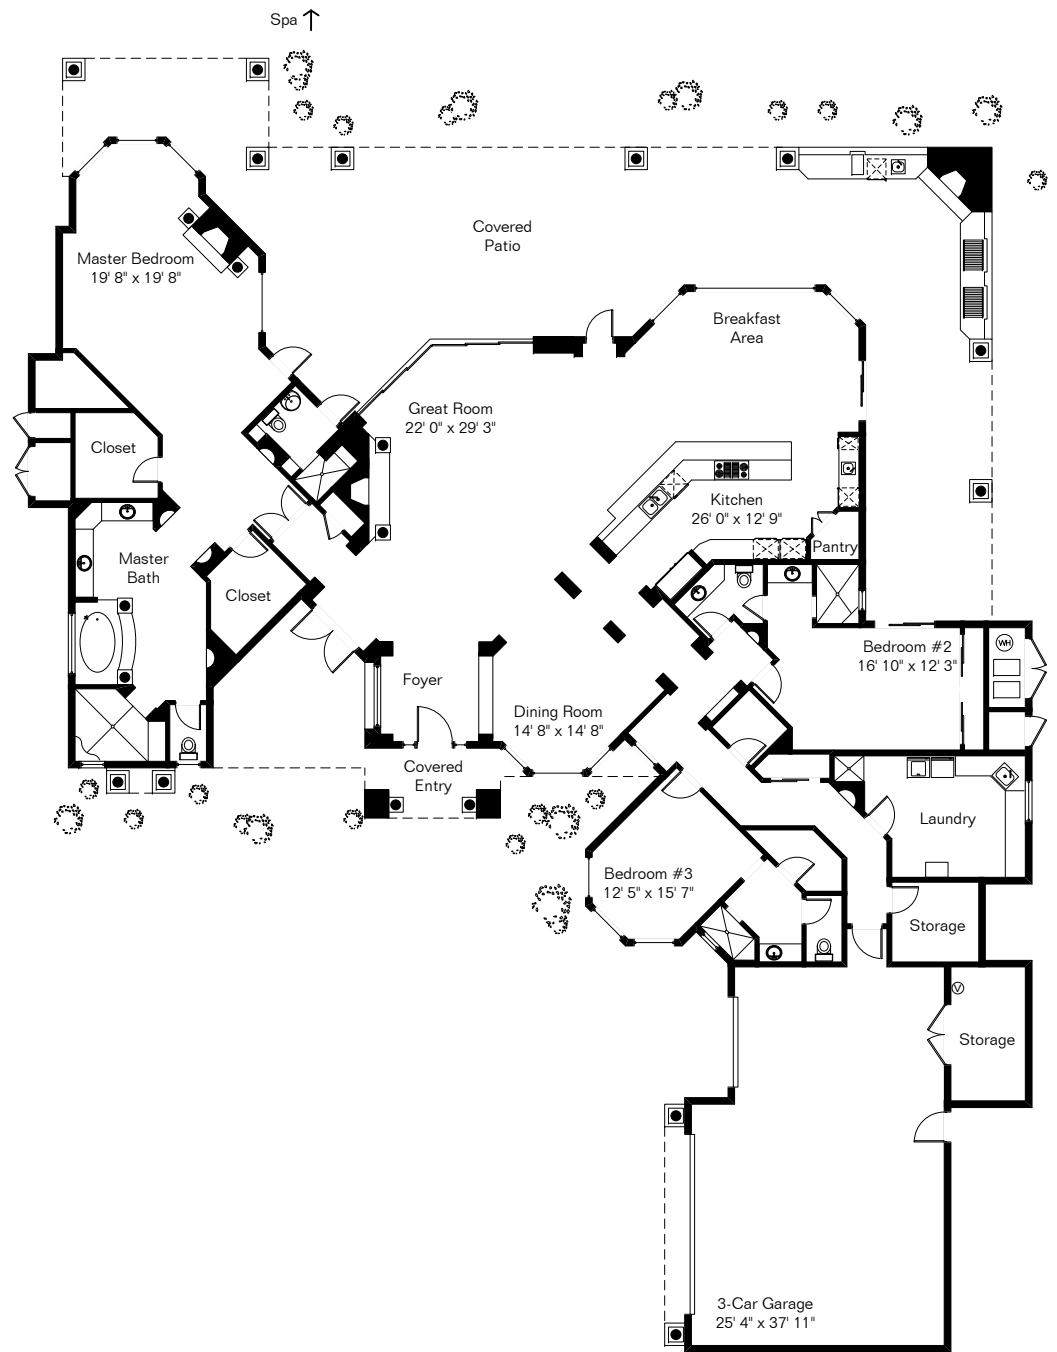

The square footages and room size information are deemed to be reliable but are not guaranteed and should be independently verified.

15656 E Tumbling Q Ranch Pl

RV Garage/Hobby

RV Garage/Hobby is further from house than shown

Site Visit July 2008

Copyright 2018 Floor Plans First! LLC
All Rights Reserved.

Living Area 4,559 Sq Ft
RV Garage/Hobby 3,478 Sq Ft
Garage 1,105 Sq Ft